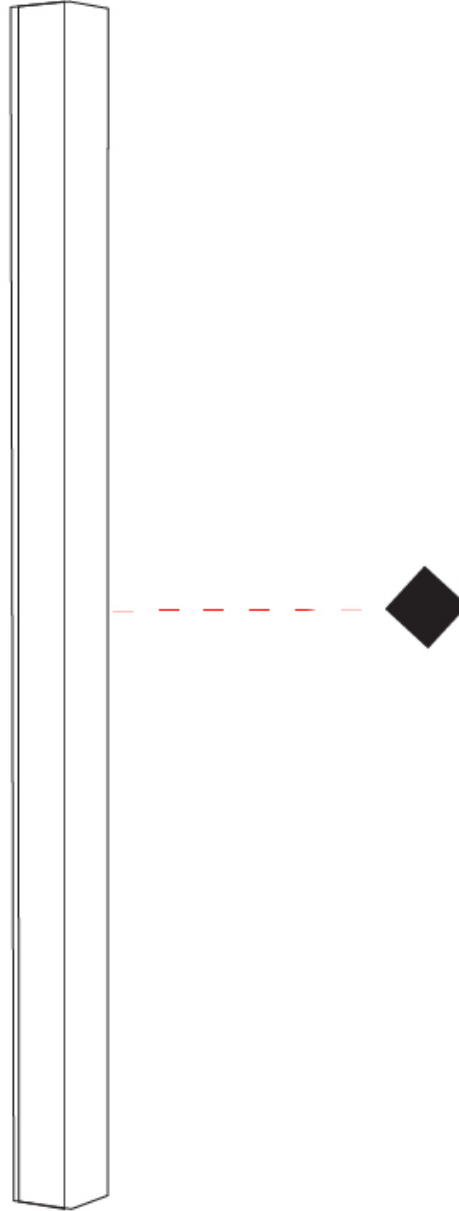

LED40 SURFACE

D72007-

PROJECT

TYPE

SPECIFIER

QUANTITY

DATE

D